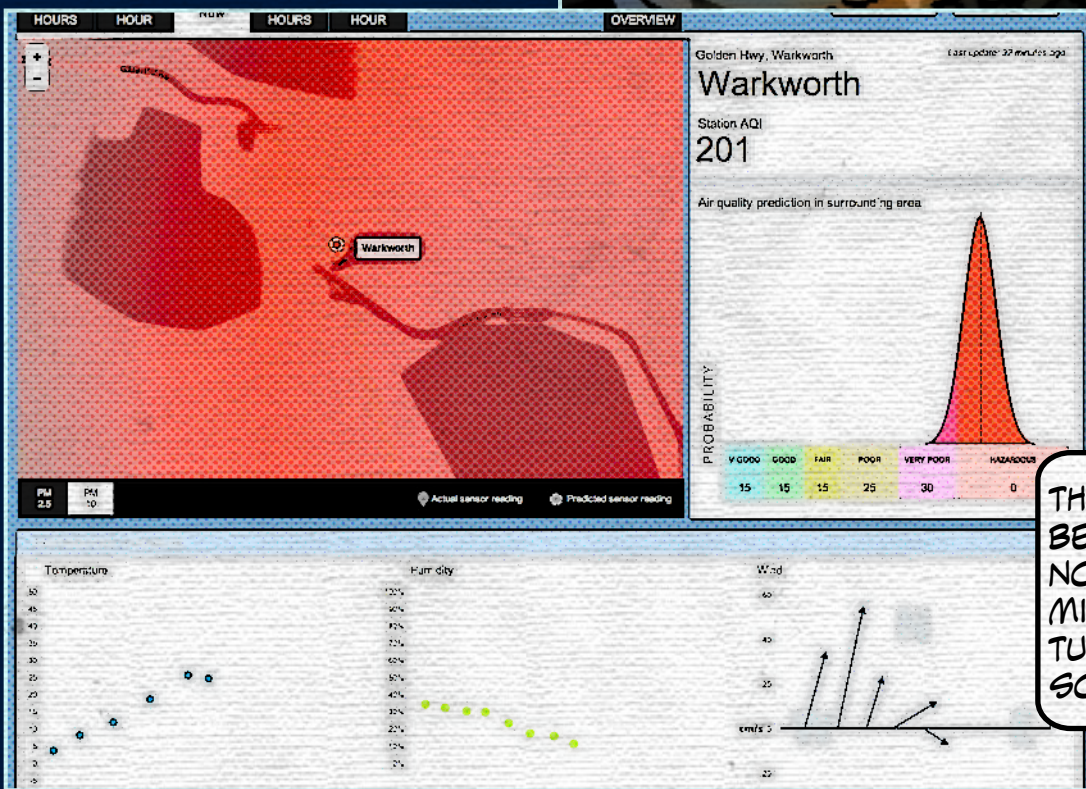

SURE, HANG ON

IT'S DEFINITELY HAZARDOUS AT THE WARKWORTH STATION SENSOR AND THE SURROUNDING AREA HAS A HIGH CERTAINTY OF THE SAME...

THE WIND HAS BEEN BLOWING NORTH UNTIL MIDDAY BUT HAS TURNED SOUTHERLY NOW.

AND TOMORROW IT'S LIKELY TO BE THE SAME.

EPA Air Quality Prediction Service Eric Rumplesiltskin
SETTINGS REFRESH SIGN OUT

-24 HOURS -1 HOUR Now +1 HOUR +24 HOUR Return to OVERVIEW to

Golden Hwy, Warkworth Last update: 32 minutes ago