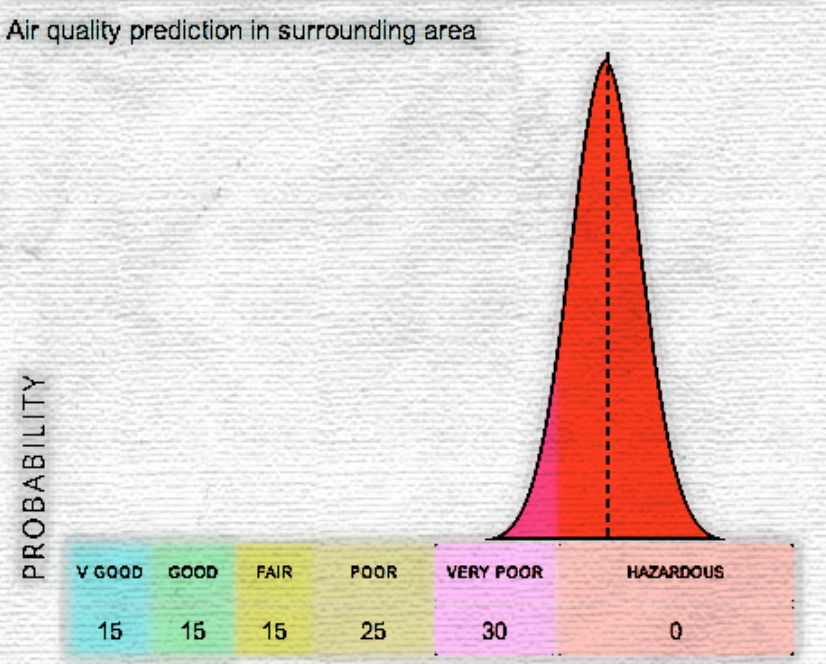

Stations Last update: 126 minutes ago

-24 HOURS	-1 HOUR	NOW	+1 HOUR	+24 HOURS
LOCATION				AQI
Camberwell				210
Singleton North West				202
Singleton				201
Singleton South				
Warkworth				
Bulga				
Maison				
Thorley				
Muswellbrook				
Muswellbrook NW				

Warkworth Last update: 32 minutes ago

Golden Hwy, Warkworth

Warkworth

Station AQI
201