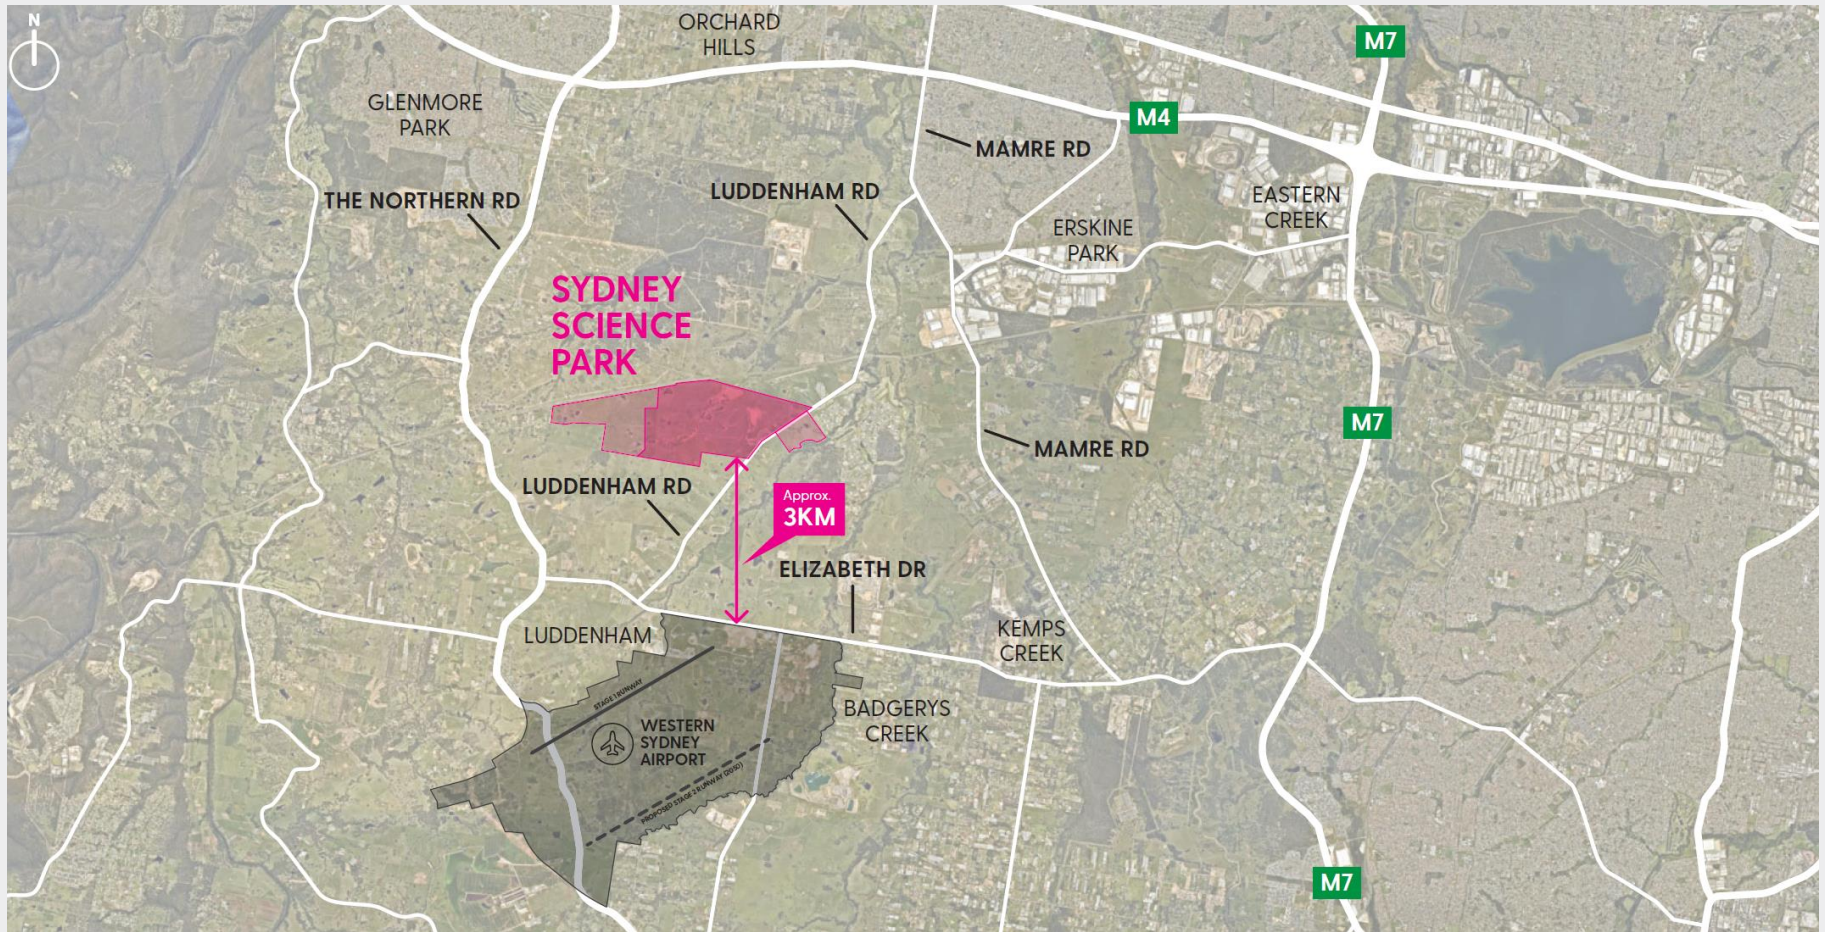

SYDNEY SCIENCE PARK

Darwin Living Lab Symposium

December 2019

WHO WE ARE

WHO WE ARE

- Part of the Baiada Group
- Based in Western Sydney since 1916 (Celestino Baiada)
- An experienced development partner with a strong track record of delivering major developments in NSW

STRATEGICALLY LOCATED

Sydney Science Park is part of the largest privately held landholding in the Western Sydney Priority Growth Area (440ha)

STRATEGICALLY CONNECTED

THE SIZE OF CELESTINO'S LANDHOLDINGS

THE SIZE IN CONTEXT

◀ Sydney Science Park overlaid on the Sydney CBD

▼ Sydney Science Park overlaid on the Parramatta CBD

ZONING APPROVED

Sydney Science Park is zoned to deliver;

- 340,000sqm of commercial and research floor space
- 100,000sqm of education space