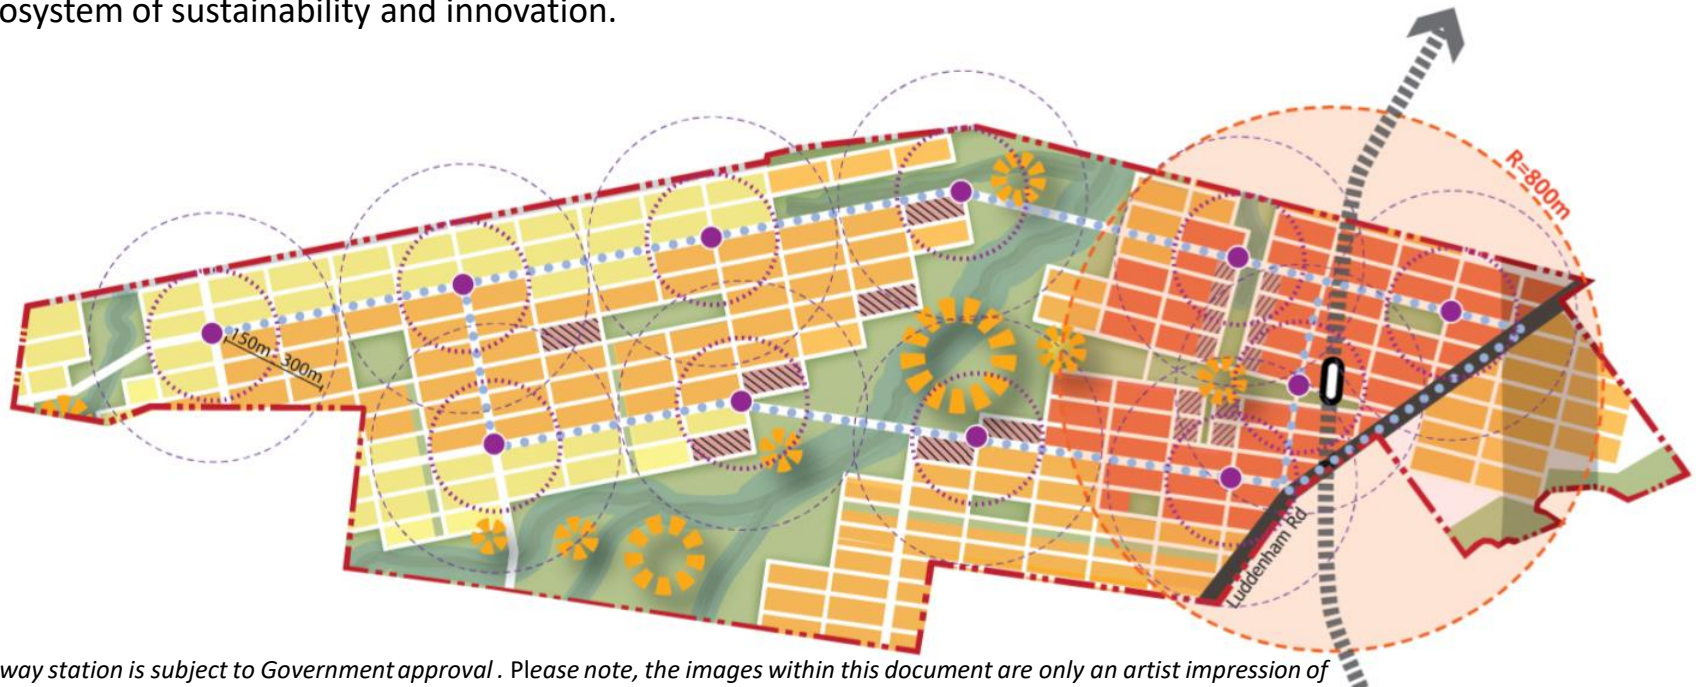

STRATEGICALLY LOCATED TO SUPPORT HOSPITALS & MEDICAL HUBS

MASTERPLAN 2.0 (supported by a metro station*)

** Railway station is subject to Government approval . Please note, the images within this document are only an artist impression of the vision for the Sydney Science Park and do not reflect the final design for Sydney Science Park*

*Proposed railway station

Western Sydney Airport

MASTERPLAN 2.0 Visualisation

MASTERPLAN 2.0 (supported by a metro station*)

A new city fostering innovation, research and investment supporting:

- Over 50,000 jobs (mostly high valued employment)
- Up to 1 million sqm of non-residential development (health, education, research, commercial)
- Up to 40,000 dwellings

The city greatly focuses on “Livability” where the working and residential community come together in a vibrant ecosystem of sustainability and innovation.

** Railway station is subject to Government approval . Please note, the images within this document are only an artist impression of the vision for the Sydney Science Park and do not reflect the final design for Sydney Science Park*