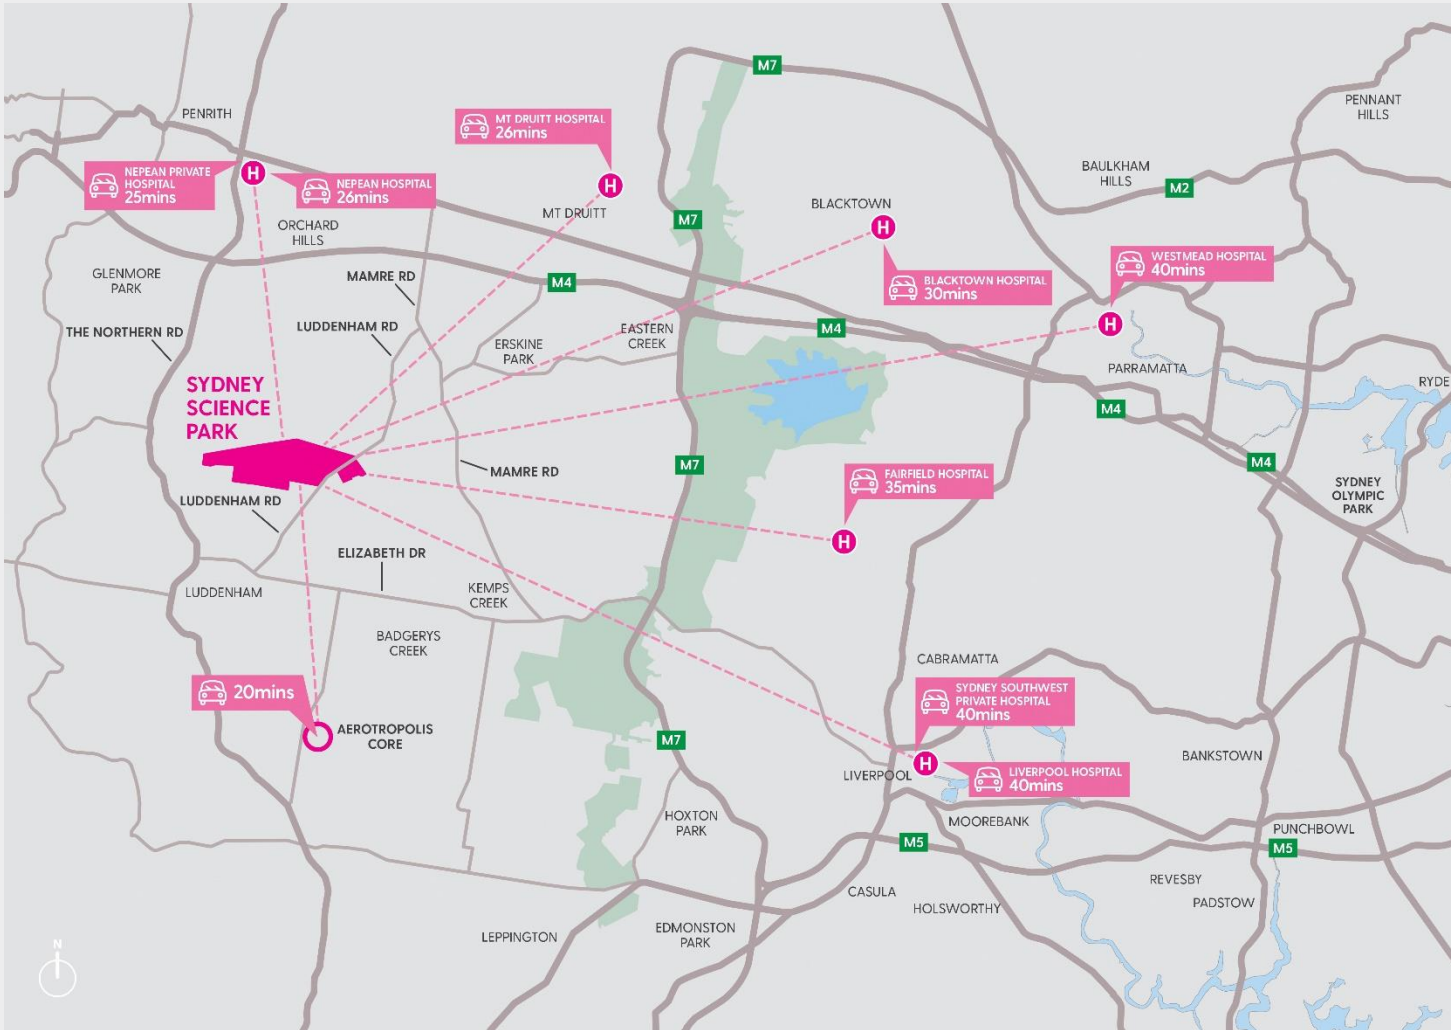

THE SIZE IN CONTEXT

◀ Sydney Science Park overlaid on the Sydney CBD

▼ Sydney Science Park overlaid on the Parramatta CBD

ZONING APPROVED

Sydney Science Park is zoned to deliver;

- 340,000sqm of commercial and research floor space
- 100,000sqm of education space

STRATEGICALLY LOCATED TO SUPPORT HOSPITALS & MEDICAL HUBS

MASTERPLAN 2.0 (supported by a metro station*)

** Railway station is subject to Government approval . Please note, the images within this document are only an artist impression of the vision for the Sydney Science Park and do not reflect the final design for Sydney Science Park*

*Proposed railway station

Western Sydney Airport

MASTERPLAN 2.0 Visualisation

MASTERPLAN 2.0 (supported by a metro station*)

A new city fostering innovation, research and investment supporting:

- Over 50,000 jobs (mostly high valued employment)
- Up to 1 million sqm of non-residential development (health, education, research, commercial)
- Up to 40,000 dwellings