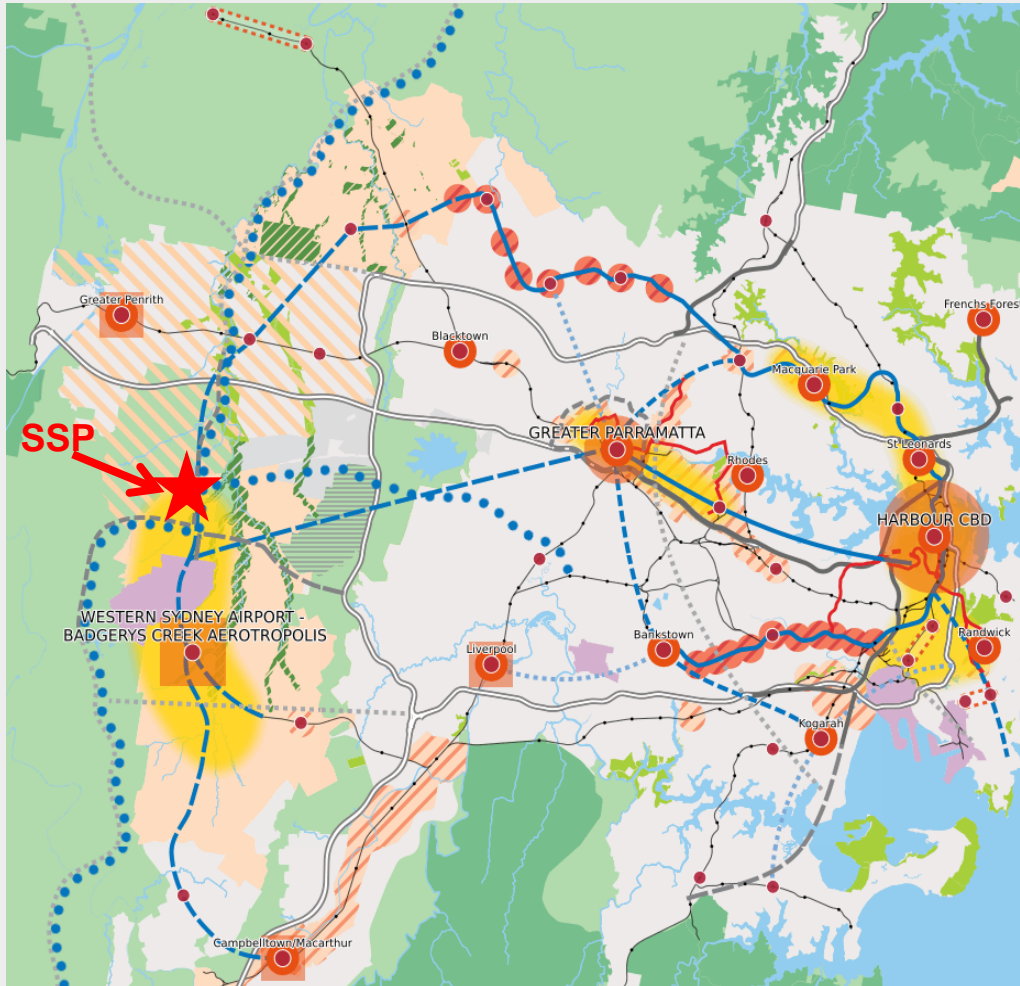

STRATEGICALLY LOCATED

Sydney Science Park is part of the largest privately held landholding in the Western Sydney Priority Growth Area (440ha)

STRATEGICALLY CONNECTED

THE SIZE OF CELESTINO'S LANDHOLDINGS

THE SIZE IN CONTEXT

◀ Sydney Science Park overlaid on the Sydney CBD

▼ Sydney Science Park overlaid on the Parramatta CBD

ZONING APPROVED

Sydney Science Park is zoned to deliver;

- 340,000sqm of commercial and research floor space
- 100,000sqm of education space