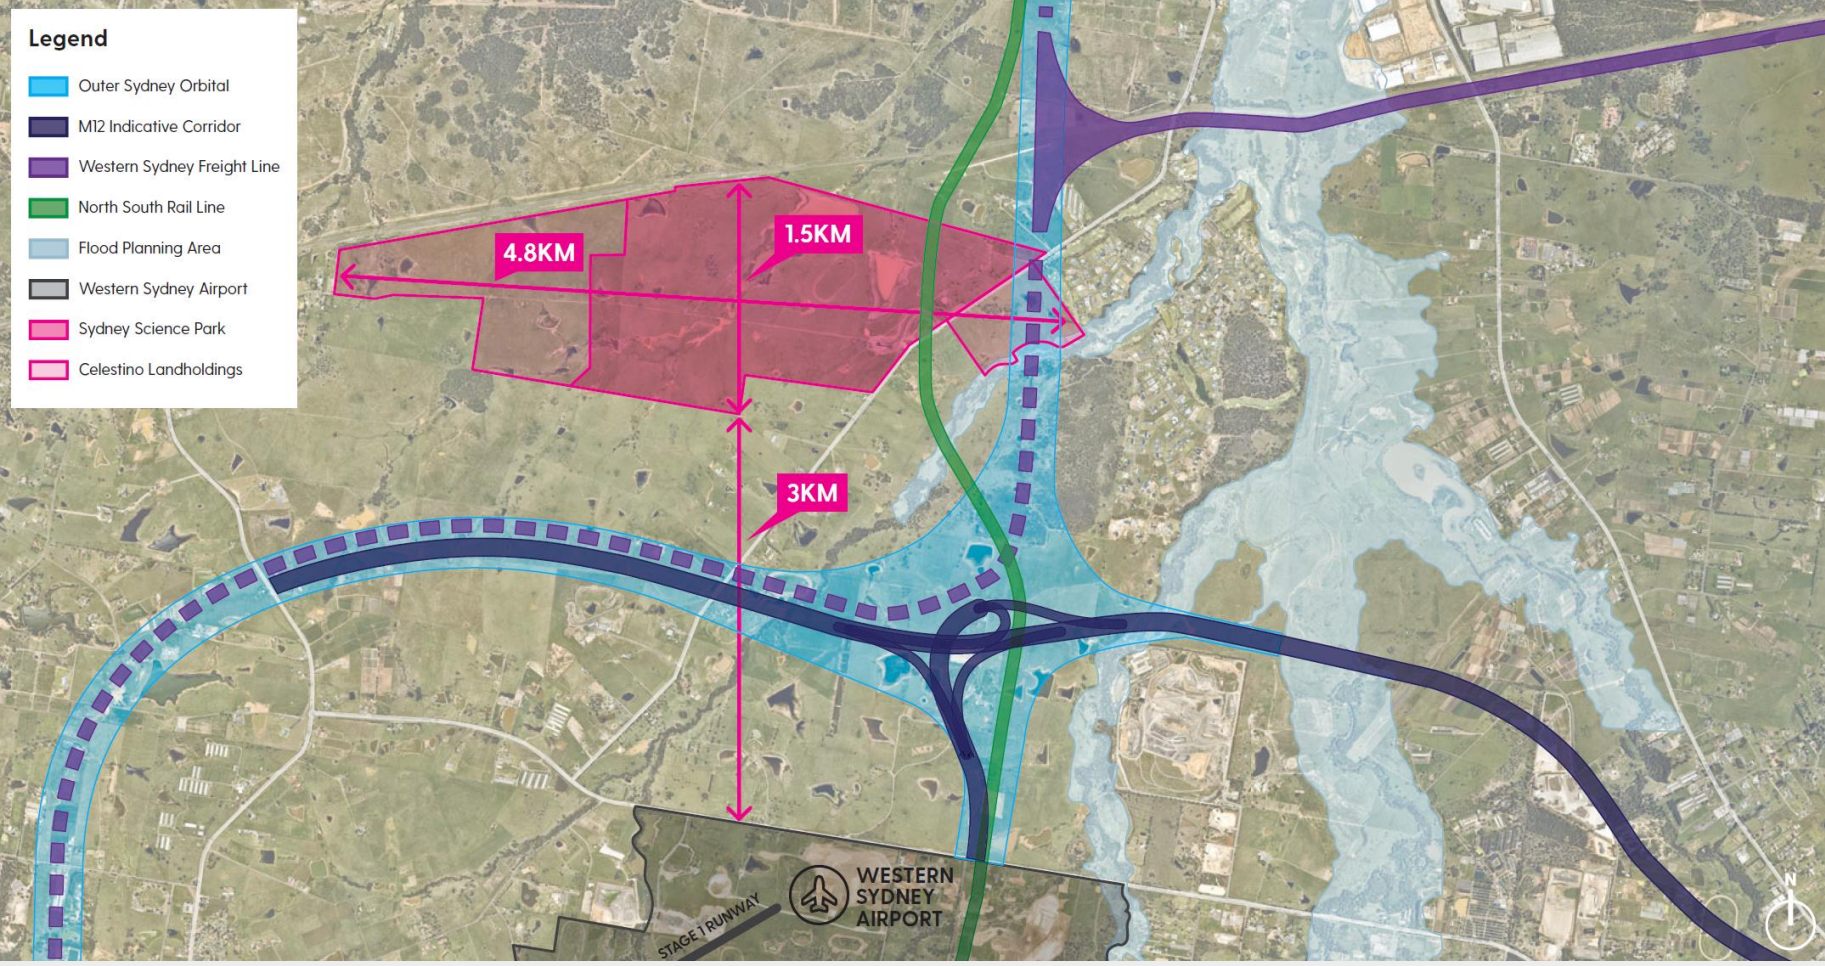

STRATEGICALLY LOCATED

Sydney Science Park is part of the largest privately held landholding in the Western Sydney Priority Growth Area (440ha)

STRATEGICALLY CONNECTED

THE SIZE OF CELESTINO'S LANDHOLDINGS

THE SIZE IN CONTEXT

◀ Sydney Science Park overlaid on the Sydney CBD

▼ Sydney Science Park overlaid on the Parramatta CBD

ZONING APPROVED

Sydney Science Park is zoned to deliver;

- 340,000sqm of commercial and research floor space
- 100,000sqm of education space